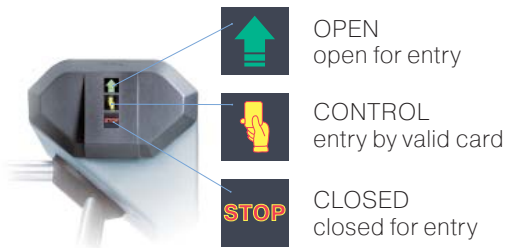

The IP-Stile is easy and straightforward to install. Just fix the turnstile with anchor bolts and connect it to a 12V power supply and a PC with LAN-port or to a LAN hub.

Turnstile Materials and Finishes:

Bright graphic indication:

IP-Stile can be operated by the remote control panel, built-in proximity readers and/or a computer.

Communication with the host PC is not required all the time. After initial configuration, the system can operate off-line.

PERCo IP-Stile

IP-based entrance control system

Main features:

- stores up to 10,000 cardholders/10,000 events
- supports 1 controller and 2 proximity readers
- supports EM-Marin standard
- throughput rate: 30 persons per min
- standard interface: Ethernet IEEE802.3
- off-line operation mode