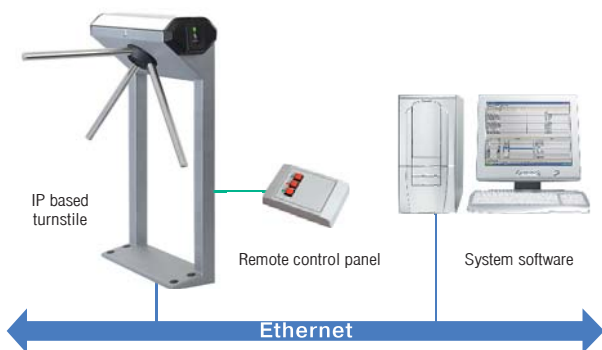

Quality since 1988

IP-Stile

IP-based entrance
control system

NEW!

Turnkey entrance control solution
at the price of a turnstile

PERCo IP-Stile

IP-based entrance control system

System package:

- turnstile with built-in controller and two card readers
- free single-user software
- remote control panel

Concealed proximity card readers

System design:

KT02 IP-Stile provides an elegant turnkey solution for access control at entrances of office and educational buildings, industrial enterprises, banks, and other businesses.

The IP-Stile is easy and straightforward to install. Just fix the turnstile with anchor bolts and connect it to a 12V power supply and a PC with LAN-port or to a LAN hub.

Turnstile Materials and Finishes:

PERCo IP-Stile

IP-based entrance control system

Main features:

- stores up to 10,000 cardholders/10,000 events
- supports 1 controller and 2 proximity readers
- supports EM-Marin standard
- throughput rate: 30 persons per min
- standard interface: Ethernet IEEE802.3
- off-line operation mode