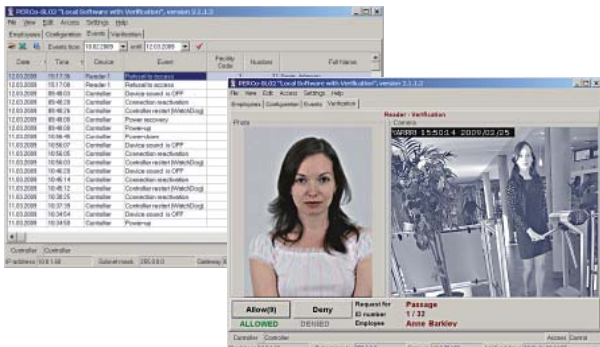

PERCo IP-Stile

IP-based entrance control system

Main features:

- stores up to 10,000 cardholders/10,000 events
- supports 1 controller and 2 proximity readers
- supports EM-Marin standard
- throughput rate: 30 persons per min
- standard interface: Ethernet IEEE802.3
- off-line operation mode

System software:

PERCo-SL01 single-user system software supports one controller at a time and provides the following functions:

- system configuration
- hardware operation
- card list/database management
- data import/export
- events storing & loading
- personnel/events reports generating

Visual verification:

Visual verification with optional PERCo-SL02 single-user software prevents the misuse of authorised access cards by unauthorised persons.

When a card is presented to the card reader, the cardholder's photo from the database appears on the guard's PC screen. The guard checks the entrant's face against the database photo/video camera snapshot and decides whether to allow the access or not.