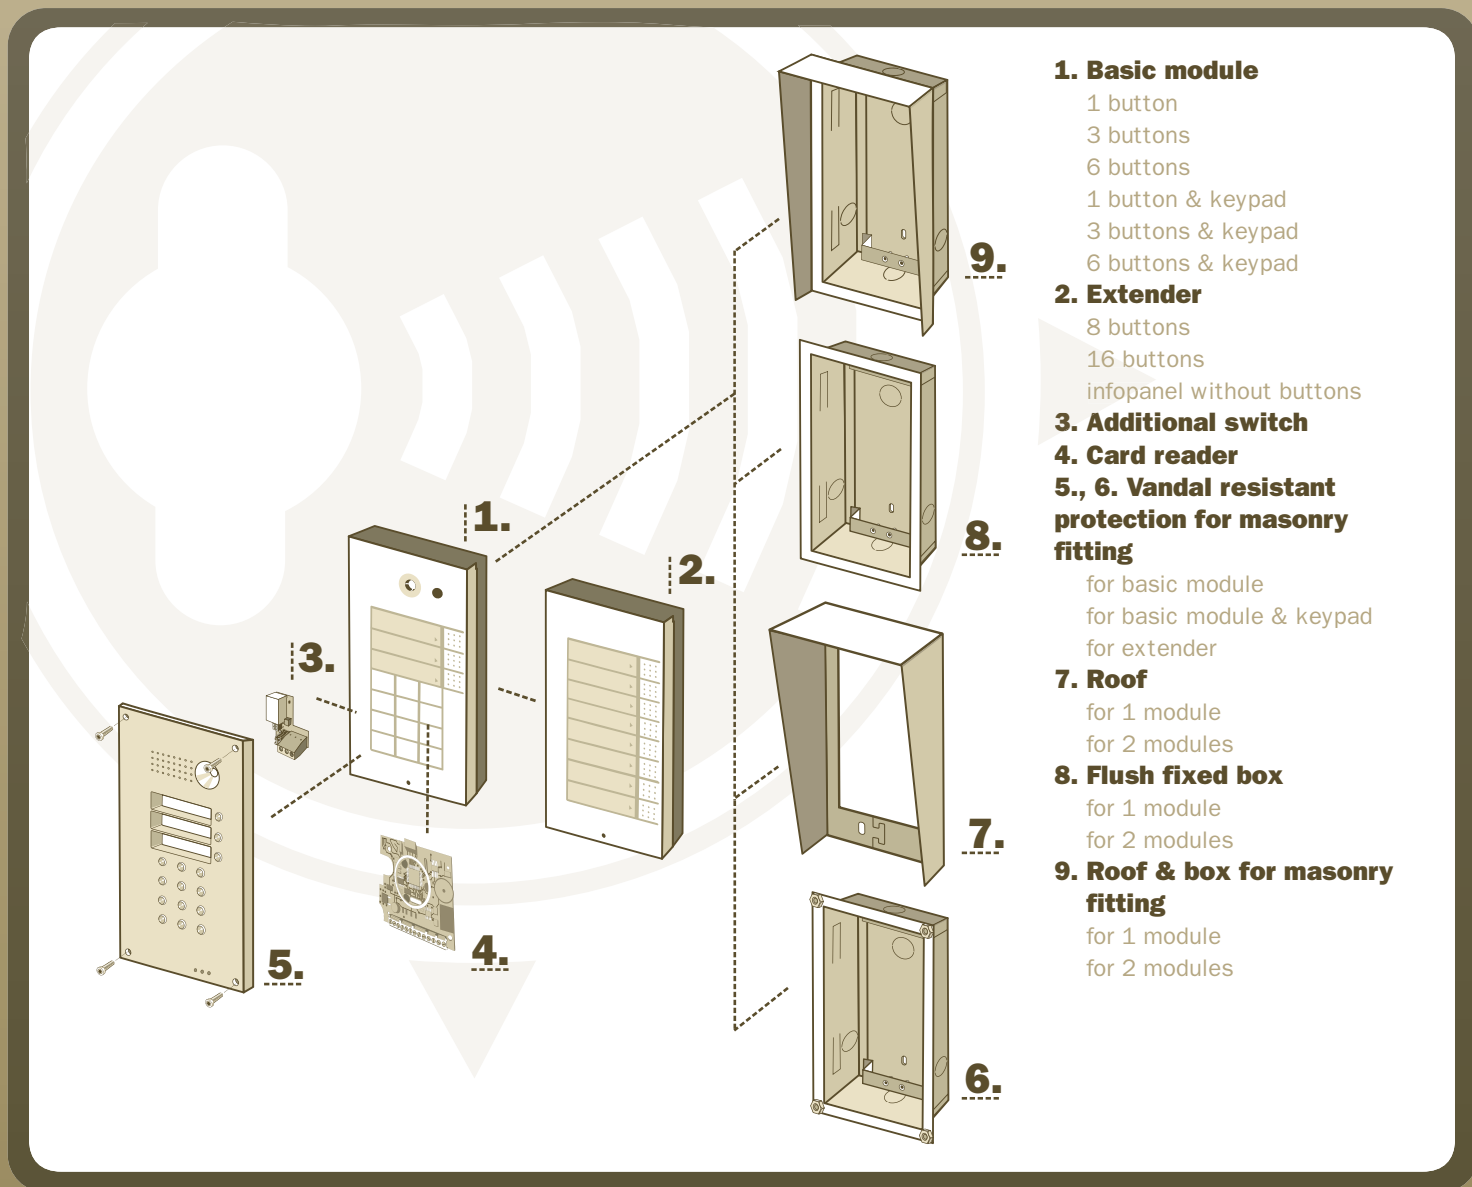

2N Helios IP modular system

1. Basic module

- 1 button
- 3 buttons
- 6 buttons
- 1 button & keypad
- 3 buttons & keypad
- 6 buttons & keypad

2. Extender

- 8 buttons
- 16 buttons
- infopanel without buttons

3. Additional switch

4. Card reader

5., 6. Vandal resistant protection for masonry fitting

- for basic module
- for basic module & keypad
- for extender

7. Roof

- for 1 module
- for 2 modules

8. Flush fixed box

- for 1 module
- for 2 modules

9. Roof & box for masonry fitting

- for 1 module
- for 2 modules

Technical parameters:

2N Helios IP

Number of buttons	1 to 54 (up to 500)
Interconnection	Direct SIP calls or SIP proxy
Power	PoE (IEEE 802.3 af) or external power supply 12V
Supported protocols	SIP 2.0 (RFC 3261) /TCP/IP/UDP, RTP/HTTP/ARP, ICMP, DHCP, DNS, TFTP, NTP G.711 (A/u-law)
Audio codecs	H.264 baseline real-time video codec (at QCIF, QVGA, CIF or VGA resolution)
Video codecs	up to 30 frames per second

2N TELEKOMUNIKACE a.s.

Modřanská 621, 143 01 Praha 4, Czech Republic
Tel.: +420 261 301 500, Fax: +420 261 301 599
E-mail: sales@2n.cz, Web: www.2n.cz