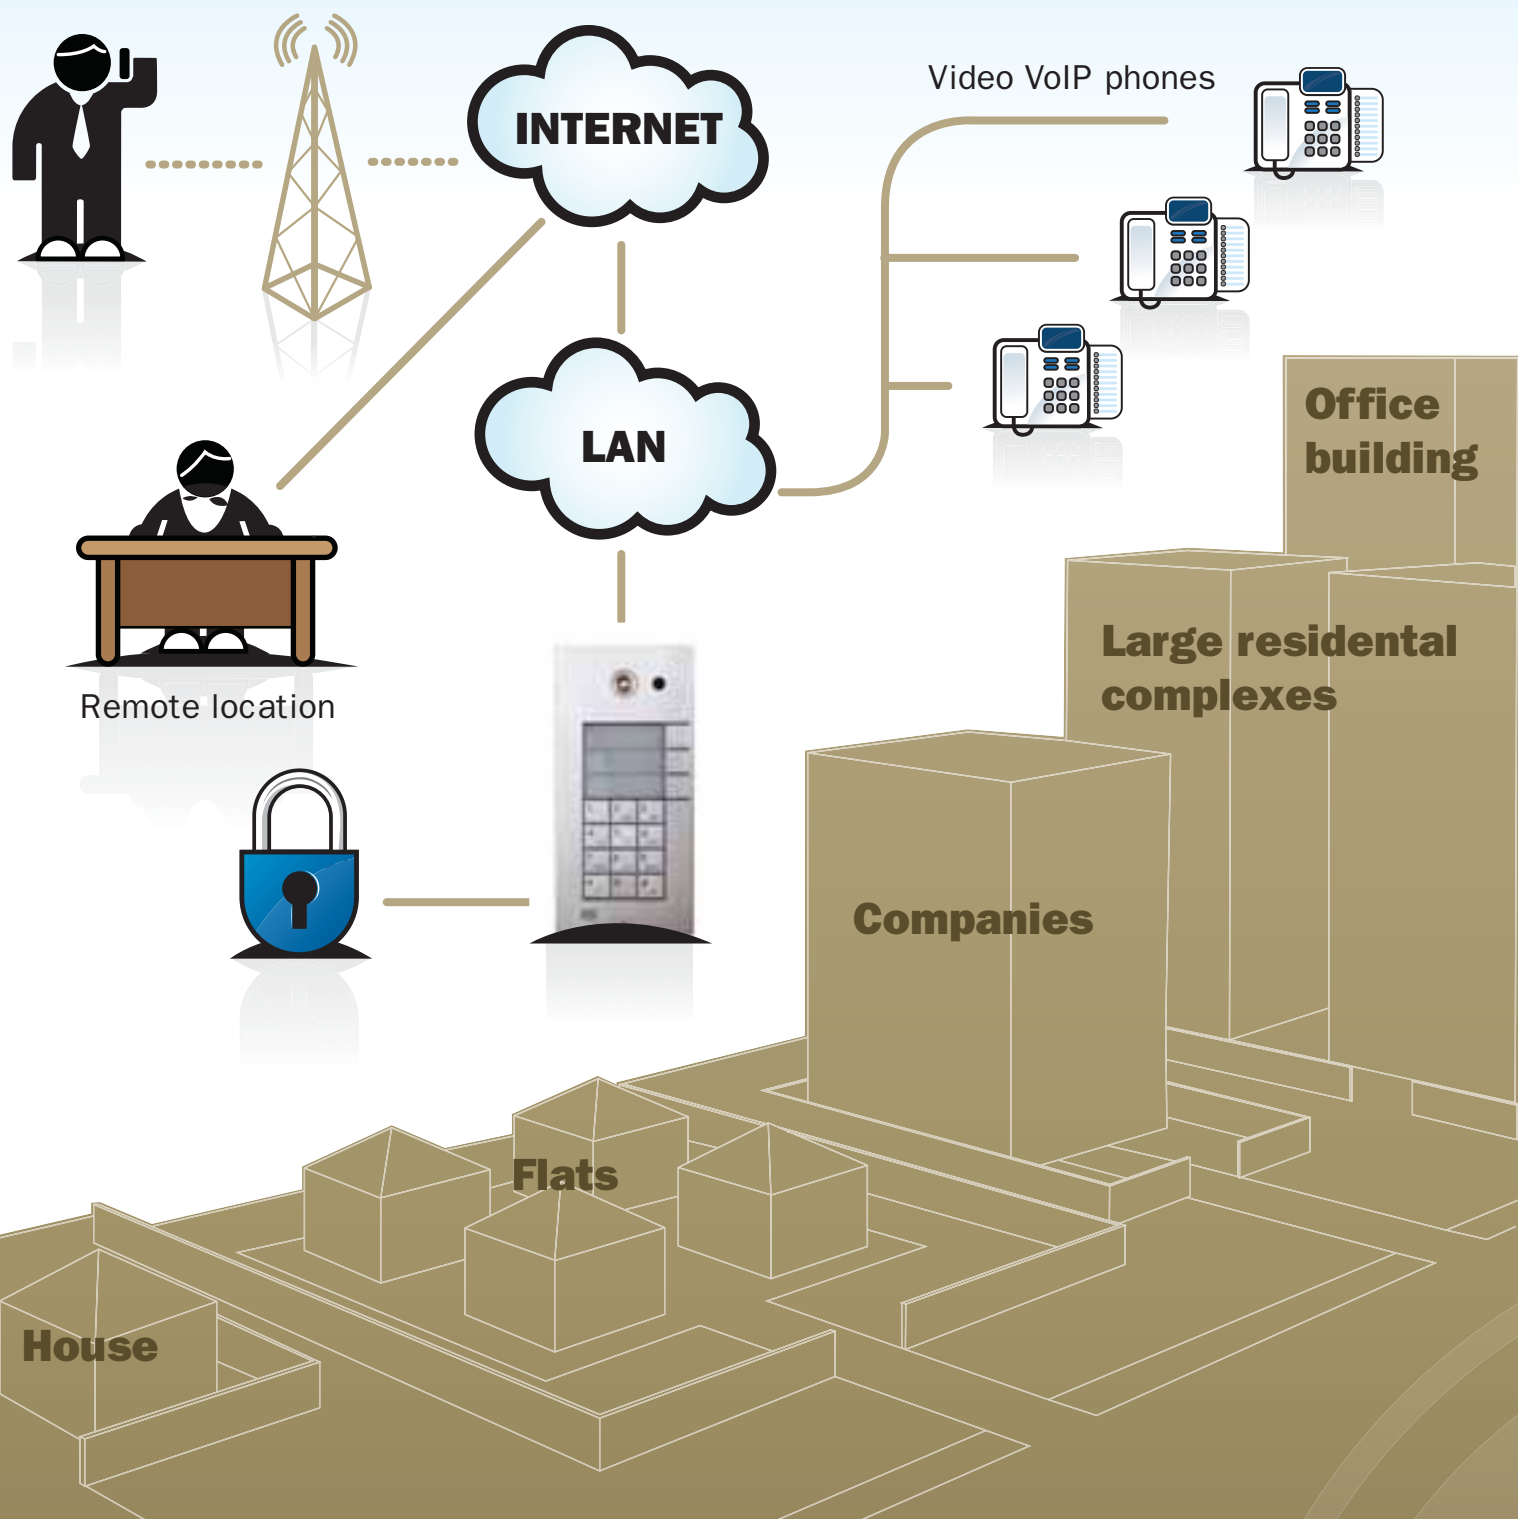

How does 2N Helios IP work?

Wireless/Cellular

Who is the 2N Helios IP door phone intended for?

- Private houses
- Block of flats
- Small & large companies
- Large residential complexes
- Public sector
- Hospitals
- Universities
- Others