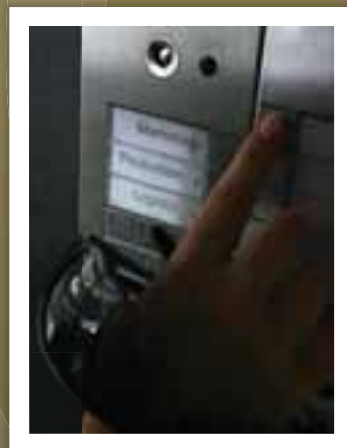

The IP Video Door Phone is an easy and affordable way of door entry communication from entrance over any distance. It is ideal for any door entry communication environment, the virtual office and all IP video communications for business or residential users.

The IP Helios is an advanced IP video door phone based on SIP standard, competitively priced and easy to use. The IP Helios combines professional design and technology features with excellent picture quality, ease of deployment and broad interoperability with 3rd party SIP products. The IP Helios is the first H.264 IP video door phone that supports real-time high-quality video. 2N solution is unique to the market that includes unique features with easy to use and setup.

- Complete door entry solution
- Voice, video, keypad & access control system in one box
- Modern design
- High quality audio & video
- Remote access