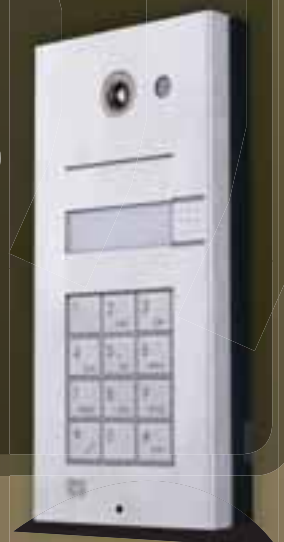

The IP Video Door Phone is an easy and affordable way of door entry communication from entrance over any distance. It is ideal for any door entry communication environment, the virtual office and all IP video communications for business or residential users.

The IP Helios is an advanced IP video door phone based on SIP standard, competitively priced and easy to use. The IP Helios combines professional design and technology features with excellent picture quality, ease of deployment and broad interoperability with 3rd party SIP products. The IP Helios is the first H.264 IP video door phone that supports real-time high-quality video. 2N solution is unique to the market that includes unique features with easy to use and setup.

- Complete door entry solution
- Voice, video, keypad & access control system in one box
- Modern design
- High quality audio & video
- Remote access